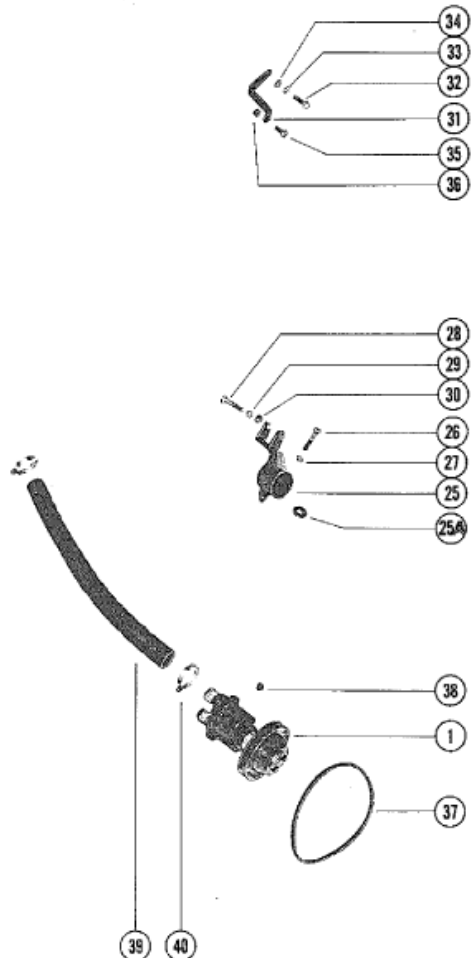

BREAKDOWN OF WATER PUMP

Parts List						
Ref	Class	Part	Description	Qty	Comment	Footnote
1	46	72774A11	WATER PUMP ASSEMBLY	1		
-	46	72774	BODY, WATER PUMP	1		
2		87631	COVER, WATER PUMP	1		
3	10	28642	SCREW, WATER PUMP SLEEVE	4		
4	10	63328	SCREW, COVER TO BODY (3")	5		
5	12	20084	WASHER, COVER TO BODY SC	5		
6	27	72779	GASKET, COVER TO OUTER W	1		
7		72777	WEAR PLATE	1		
8	27	72780	GASKET, BODY TO WEAR PLA	2		
9	19	59504	PLUG, IMPELLER	1		
10	47	59362A 1	IMPELLER ASSEMBLY	1		
11	28	56662	KEY, IMPELLER DRIVE	1		
12		72778	WEAR PLATE	1		
13	25	37340	"O" RING, PUMP HOUSING TO IF	1		
14	46	71497A 2	PUMP HOUSING	1		
15	26	23300	OIL SEAL, WATER PUMP SHA	2		
16	30	72961	BALL BEARING, WATER PUM	2		
17		59501	SHAFT, WATER PUMP	1		
18	53	23720	RING SNAP - BALL BEARING	1		
19	26	72785	OIL SEAL, WATER PUMP SAF	1		
20		47530	HUB, WATER PUMP PULLEY	1		
21		73798	PULLEY, WATER PUMP	1		
22		58265	CLAMPING RING, PUMP PULLEY	1		
23	10	47277	SCREW, PULLEY TO WATER PU	4		
24	13	39107	LOCKWASHER, WATER PUMP P	4		
25		47488	BRACKET, WATER PUMP	1		
25A	12	79643	WASHER, BRACE SCREW (FOR	1		
26	10	34354	SCREW, WATER PUMP BRACKE	1		
27	13	35048	LOCKWASHER, WATER PUMP B	1		
28	10	34353	SCREW, WATER PUMP BRACKE	1		
29	13	35048	LOCKWASHER, WATER PUMP B	1		
30	12	34714	WASHER, WATER PUMP BRACK	1		
31		47544	BRACE, WATER PUMP ADJUSTI	1		
32	10	34353	SCREW, BRACE TO STEERING F	1		
33	13	35048	LOCKWASHER, ADJUSTING BRA	1		
34	12	34714	WASHER, ADJUSTING BRACE SI	1		
35	10	35786	SCREW, ADJUSTING BRACE TO	1		
36	11	24883	NUT, ADJUSTING BRACE SCREW	1		
37	57	74271	BELT, WATER PUMP	1		
38	22	32802	PLUG, PIPE (FOR WATER PUMP	1		
39	22	86316	HOSE, MOLDED, WATER PUMP	1		