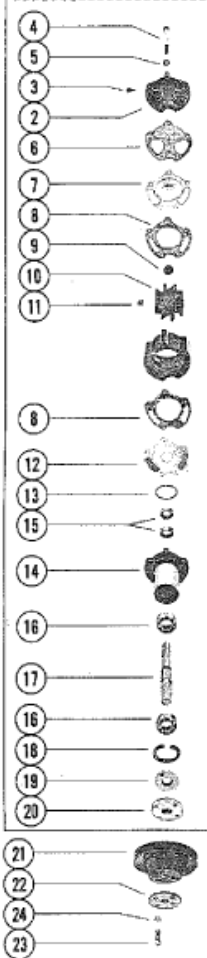

BREAKDOWN OF WATER PUMP

Parts List						
Ref	Class	Part	Description	Qty	Comment	Footnote
1	46	72774A11	WATER PUMP ASSEMBLY	1		
-	46	72774	BODY, WATER PUMP	1		
2		87631	COVER, WATER PUMP	1		
3	10	28642	SCREW, WATER PUMP SLEEVE	4		
4	10	63328	SCREW, COVER TO BODY (3")	5		
5	12	20084	WASHER, COVER TO BODY SC	5		
6	27	72779	GASKET, COVER TO OUTER W	1		
7		72777	WEAR PLATE	1		
8	27	72780	GASKET, BODY TO WEAR PLA	2		
9	19	59504	PLUG, IMPELLER	1		
10	47	59362A 1	IMPELLER ASSEMBLY	1		
11	28	56662	KEY, IMPELLER DRIVE	1		
12		72778	WEAR PLATE	1		
13	25	37340	"O" RING, PUMP HOUSING TO IF	1		
14	46	71497A 2	PUMP HOUSING	1		
15	26	23300	OIL SEAL, WATER PUMP SHA	2		
16	30	72961	BALL BEARING, WATER PUM	2		
17		59501	SHAFT, WATER PUMP	1		
18	53	23720	RING SNAP - BALL BEARING	1		
19	26	72785	OIL SEAL, WATER PUMP SAF	1		
20		47530	HUB, WATER PUMP PULLEY	1		
21		73798	PULLEY, WATER PUMP	1		
22		58265	CLAMPING RING, PUMP PULLEY	1		
23	10	47277	SCREW, PULLEY TO WATER PU	4		
24	13	39107	LOCKWASHER, WATER PUMP P	4		
25		47488	BRACKET, WATER PUMP	1		
25A	12	79643	WASHER, BRACE SCREW (FOR	1		
26	10	34354	SCREW, WATER PUMP BRACKE	1		
27	13	35048	LOCKWASHER, WATER PUMP B	1		
28	10	34353	SCREW, WATER PUMP BRACKE	1		
29	13	35048	LOCKWASHER, WATER PUMP B	1		
30	12	34714	WASHER, WATER PUMP BRACK	1		
31		47544	BRACE, WATER PUMP ADJUSTI	1		
32	10	34353	SCREW, BRACE TO STEERING F	1		
33	13	35048	LOCKWASHER, ADJUSTING BRA	1		
34	12	34714	WASHER, ADJUSTING BRACE SI	1		
35	10	35786	SCREW, ADJUSTING BRACE TO	1		
36	11	24883	NUT, ADJUSTING BRACE SCREW	1		
37	57	74271	BELT, WATER PUMP	1		
38	22	32802	PLUG, PIPE (FOR WATER PUMP	1		
39	22	86316	HOSE, MOLDED, WATER PUMP	1		